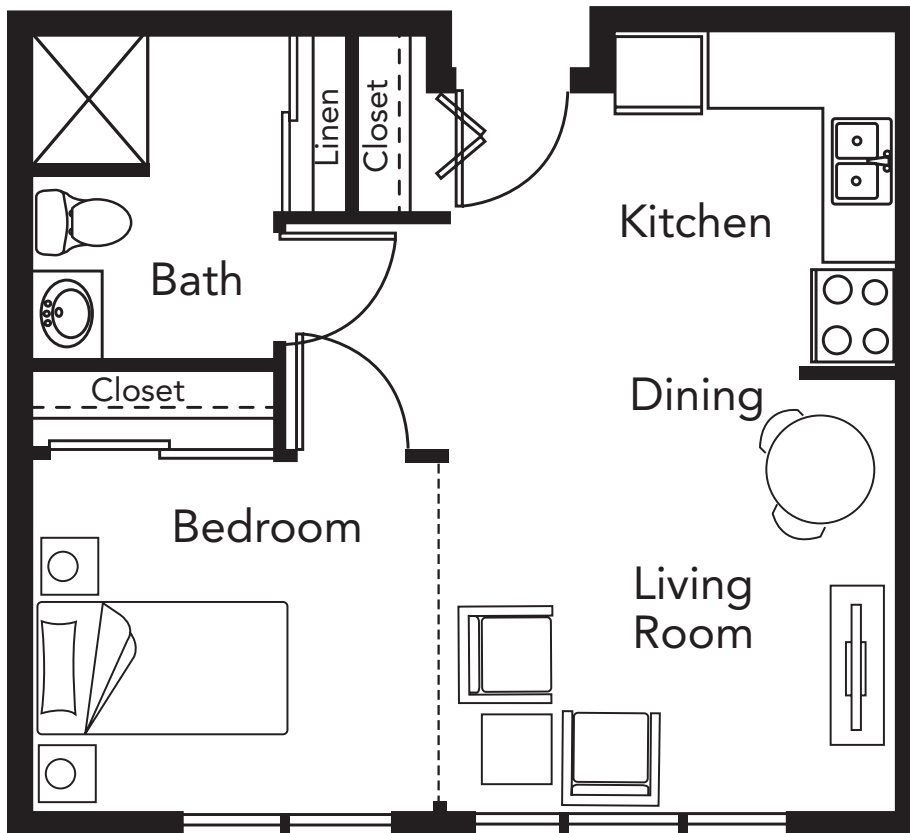

One Bedroom A | 506 square feet | \$2,300 - \$2,350

1/1/25